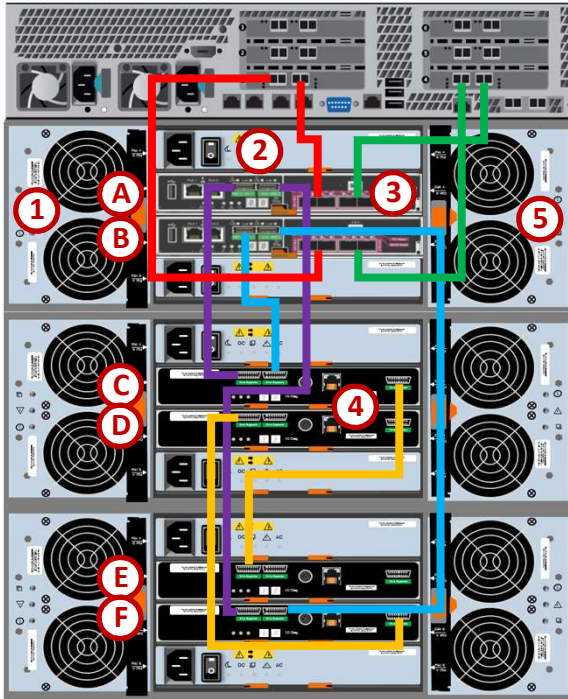

## NetBackup 5330 Appliance Rear View – Components and Connections

Port	Description	Purpose
A	4X1Gb Ethernet	Left to Right: eth0 – eth3
B	VGA	DB-15 Port to connect a Monitor
C	Serial Port	Reserved
D	3XUSB Ports	USB 2.0 Ports
E	IPMI 1Gb	RMM4 for IPMI
F	2X10Gb Ethernet	10Gb Fibre Ethernet (eth4 and eth5)

\* Fibre Transport Media Server (FTMS) capable configurations must have at least four (4) or more Fibre Channel ports.

Series Model	10Gbe Ports	1Gbe Ports	8Gbe Ports	Slot 1	Slot 2	Slot 3	Slot 4	Slot 5	Slot 6
5330 A	10	4	0	Fibre Channel to RAID Controller	10Gb NIC	10Gb NIC	Fibre Channel to RAID Controller	10Gb NIC	10Gb NIC
5330 B	8	4	2	Fibre Channel to RAID Controller	10Gb NIC	10Gb NIC	Fibre Channel to RAID Controller	10Gb NIC	2X8Gb FC HBA
5330 C *	6	4	4	Fibre Channel to RAID Controller	10Gb NIC	10Gb NIC	Fibre Channel to RAID Controller	2X8Gb FC HBA	2X8Gb FC HBA
5330 D *	4	4	6	Fibre Channel to RAID Controller	2X8Gb FC HBA	10Gb NIC	Fibre Channel to RAID Controller	2X8Gb FC HBA	2X8Gb FC HBA
5330 E *	2	4	8	Fibre Channel to RAID Controller	2X8Gb FC HBA	2X8Gb FC HBA	Fibre Channel to RAID Controller	2X8Gb FC HBA	2X8Gb FC HBA

# NetBackup 5330 Appliance

Quick Reference Card – Hardware

Veritas Support Services

Last Updated – 11.01.2019

## NetBackup 5330 Appliance Primary Storage Shelf

1	Primary and Expansion Storage Shelves Fan Canister (2 per Storage Shelf)
2	Primary and Expansion Storage Shelf Power Canister (2 per Storage Shelf)
3	Primary Storage Shelf RAID Canister (2 per Primary Storage Shelf)
4	Expansion Storage Shelf Expansion Canister (2 per Expansion Storage Shelf)
5	SAS Cable Chains (2 per Drawer – Left and Right – 10 per Storage Shelf)
A	RAID Canister A
B	RAID Canister B
C/D	Expansion Canister
E/F	Expansion Canister