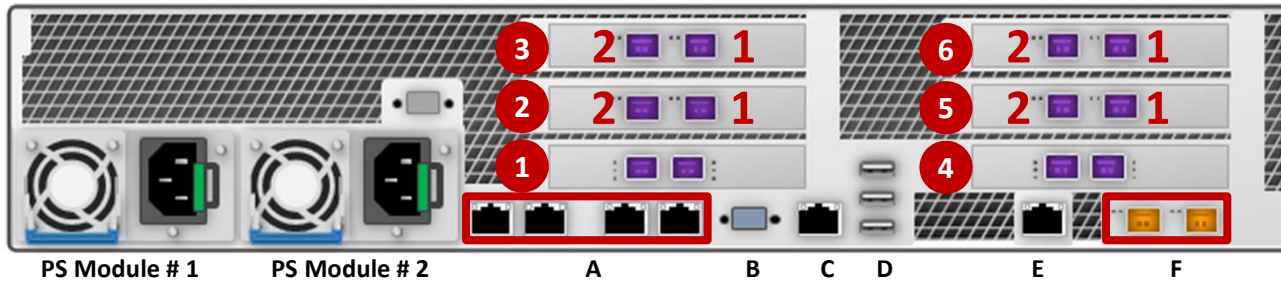

## NetBackup 5330 Appliance Rear View – Components and Connections

Port	Description	Purpose
A	4X1Gb Ethernet	Left to Right: eth0 – eth3
B	VGA	DB-15 Port to connect a Monitor
C	Serial Port	Reserved
D	3XUSB Ports	USB 2.0 Ports
E	IPMI 1Gb	RMM4 for IPMI
F	2X10Gb Ethernet	10Gb Fibre Ethernet (eth4 and eth5)

\* Fibre Transport Media Server (FTMS) capable configurations must have at least four (4) or more Fibre Channel ports.

Series Model	10Gbe Ports	1Gbe Ports	8Gbe Ports	Slot 1	Slot 2	Slot 3	Slot 4	Slot 5	Slot 6
5330 A	10	4	0	Fibre Channel to RAID Controller	10Gb NIC	10Gb NIC	Fibre Channel to RAID Controller	10Gb NIC	10Gb NIC
5330 B	8	4	2	Fibre Channel to RAID Controller	10Gb NIC	10Gb NIC	Fibre Channel to RAID Controller	10Gb NIC	2X8Gb FC HBA
5330 C *	6	4	4	Fibre Channel to RAID Controller	10Gb NIC	10Gb NIC	Fibre Channel to RAID Controller	2X8Gb FC HBA	2X8Gb FC HBA
5330 D *	4	4	6	Fibre Channel to RAID Controller	2X8Gb FC HBA	10Gb NIC	Fibre Channel to RAID Controller	2X8Gb FC HBA	2X8Gb FC HBA
5330 E *	2	4	8	Fibre Channel to RAID Controller	2X8Gb FC HBA	2X8Gb FC HBA	Fibre Channel to RAID Controller	2X8Gb FC HBA	2X8Gb FC HBA

## 5330 Base Specifications

- 19-inch wide, 30-inch deep 2U
- Dual Intel Xeon 3.0GHz E5-2690v processors
- 10 Cores per CPU / 25MB Cache
- 24 x 16 GB DIMM = 384 GB RAM
- 24 x 32 GB DIMM = 768 GB RAM
- Embedded 4 x 10/100/1000 Mbps E/N ports
- Embedded 2 x 10Gb E/N ports
- 1 – 1Gbps IPMI Management port
- 3 X USB 2.0 ports
- Max Power 750 Watts
- 8.2 Amps@100-127V / 4.4 Amps@200-240V
- Typical Cooling 1,570 BTU/hour
- Max Cooling 2,562 BTU/hour
- 2 x 3TB for OS Partition (RAID 1) Slots 0 / 1
- 2 x 3TB for Data Partition (RAID 1) 3 / 4
- 2 x 3TB Used for Hot-spares 2 / 5
- 2 x 3TB Reserved for Future 6 / 7