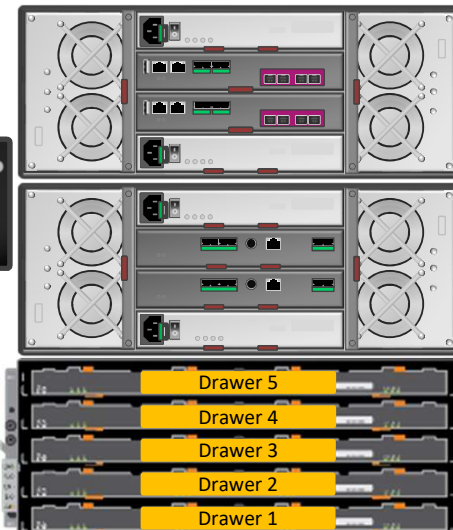

Quick Reference Card – Hardware

Veritas Support Services

Last Updated – 11.01.2019

Veritas Storage Shelf Models

2U12

3U16

4U60

5U84