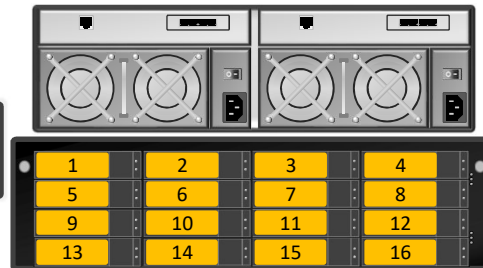

Quick Reference Card – Hardware

Veritas Support Services

Last Updated – 11.01.2019

Veritas Storage Shelf Models

2U12

3U16

4U60

5U84

Veritas Storage Shelf Specifications

4U60	5U84
60 x 3.5-inch 3TB/6TB drives	84 x 3.5-inch 4TB/8TB drives full 45 x 3.5-inch 4TB/8TB drives half
4U60 – 114TB / 3TB 4U60 – 229TB / 6TB	5U84 – 120TB / 4TB 5U84 – 240TB / 8TB
6	4
687TB	1920TB
7" x 19" x 32.5"	8.75" x 19" x 36.75"
232 lbs with disks installed	298 lbs with disks installed
1222 watts	2215 watts
200 – 240V / 50/60 Hz	200 – 240V / 50/60Hz