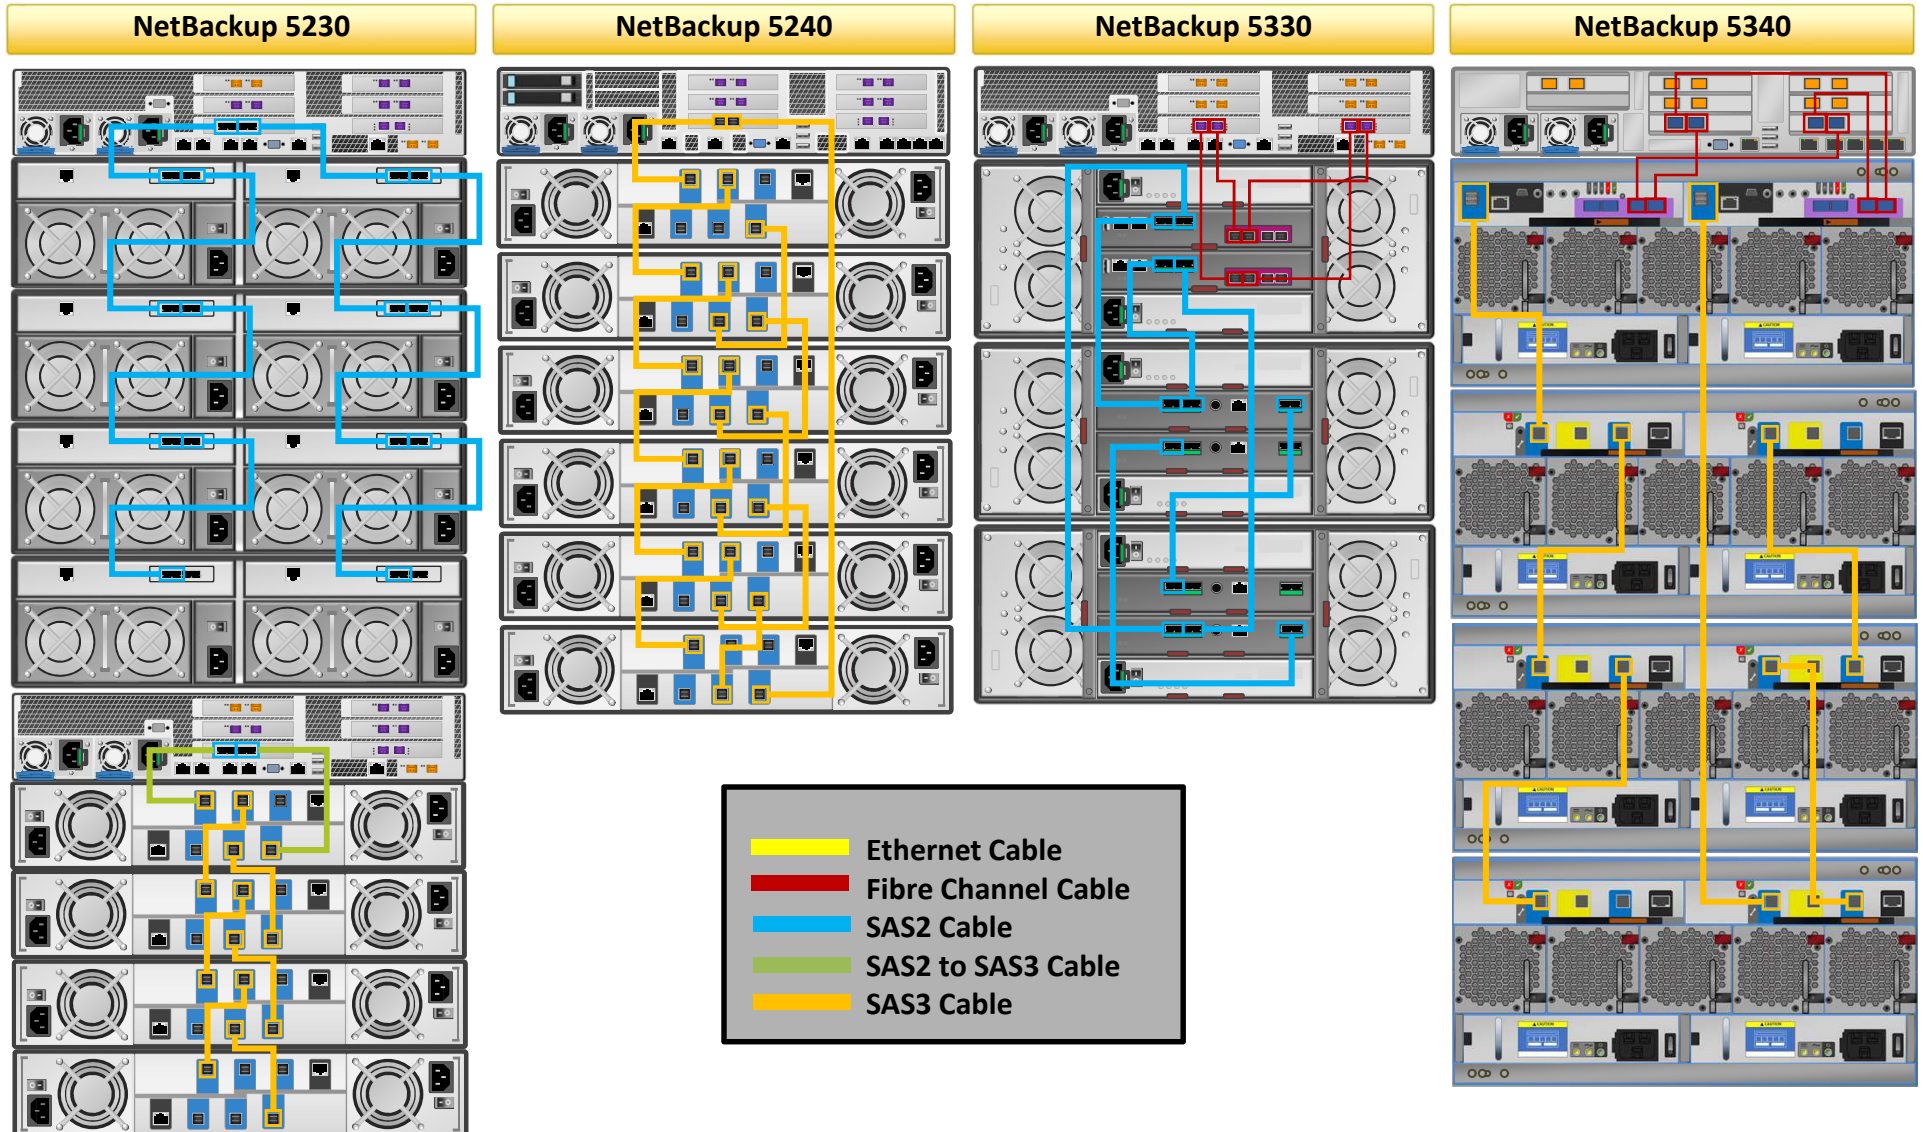

NetBackup Appliance Storage Product Comparison

Quick Reference Card – Hardware

Veritas Support Services

Last Updated – 11.01.2019

Veritas NetBackup Appliances and Storage Shelves

NetBackup Appliance Storage Product Comparison

Quick Reference Card – Hardware

Veritas Support Services

Last Updated – 11.01.2019

Veritas Storage Shelf Models

2U12

3U16

4U60

5U84

2U12	3U16
3U16 x 3.5-inch 2TB/3TB drives or 2U12 x 3.5-inch 6TB drives	12 x 3.5-inch 6TB drives
3U16 – 24TB / 36TB 2U12 – 49TB	2U12 – 49TB
6	4
148TB / 200TB	294TB
5.25" x 17.6" x 22.1"	3.5" x 17.46" x 23.7"
72 lbs	62 lbs
580 watts	580 watts
100 – 127V – 200 – 240V / 50/60 Hz	100 – 127V – 200 – 240V / 50/60 Hz

Veritas Storage Shelf Specifications

4U60	5U84
60 x 3.5-inch 3TB/6TB drives	84 x 3.5-inch 4TB/8TB drives full 45 x 3.5-inch 4TB/8TB drives half
4U60 – 114TB / 3TB 4U60 – 229TB / 6TB	5U84 – 120TB / 4TB 5U84 – 240TB / 8TB
6	4
687TB	1920TB
7" x 19" x 32.5"	8.75" x 19" x 36.75"
232 lbs with disks installed	298 lbs with disks installed
1222 watts	2215 watts
200 – 240V / 50/60 Hz	200 – 240V / 50/60Hz