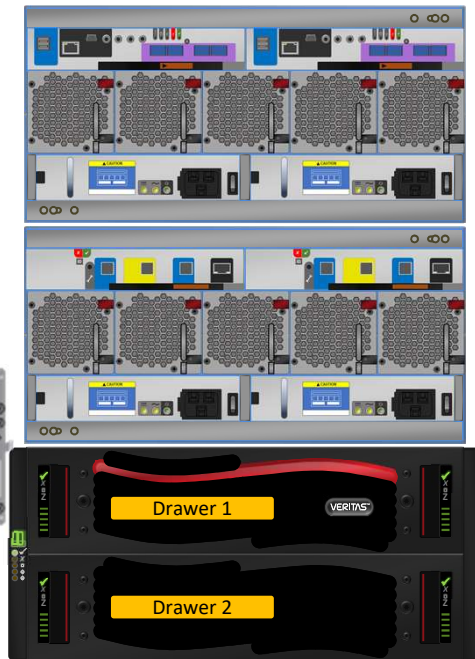

Quick Reference Card – Hardware

Veritas Support Services

Last Updated – 11.01.2019

Veritas Storage Shelf Models

2U12

3U16

4U60

5U84